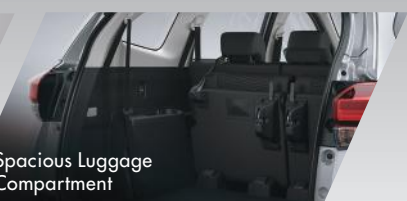

Optitron Meter Gauge with MID

Capacitive Touchscreen Audio System

Push Start System

6 SRS Airbags

Dual Air Conditioning

Spacious Luggage Compartment

High Ground Clearance

Chrome Grille Design