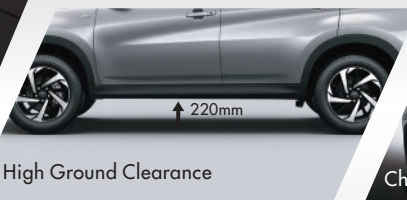

Optitron Meter Gauge with MID

Capacitive Touchscreen Audio System

Push Start System

6 SRS Airbags

Dual Air Conditioning

Spacious Luggage Compartment

High Ground Clearance

Chrome Grille Design