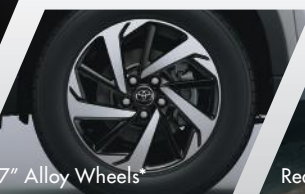

High Ground Clearance

Rear Wheel Drive

17" Alloy Wheels*