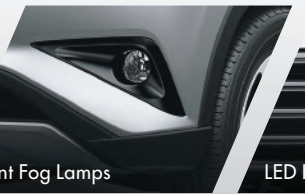

Chrome Grille Design

Back Camera*

LED Head Lamps

Front Fog Lamps